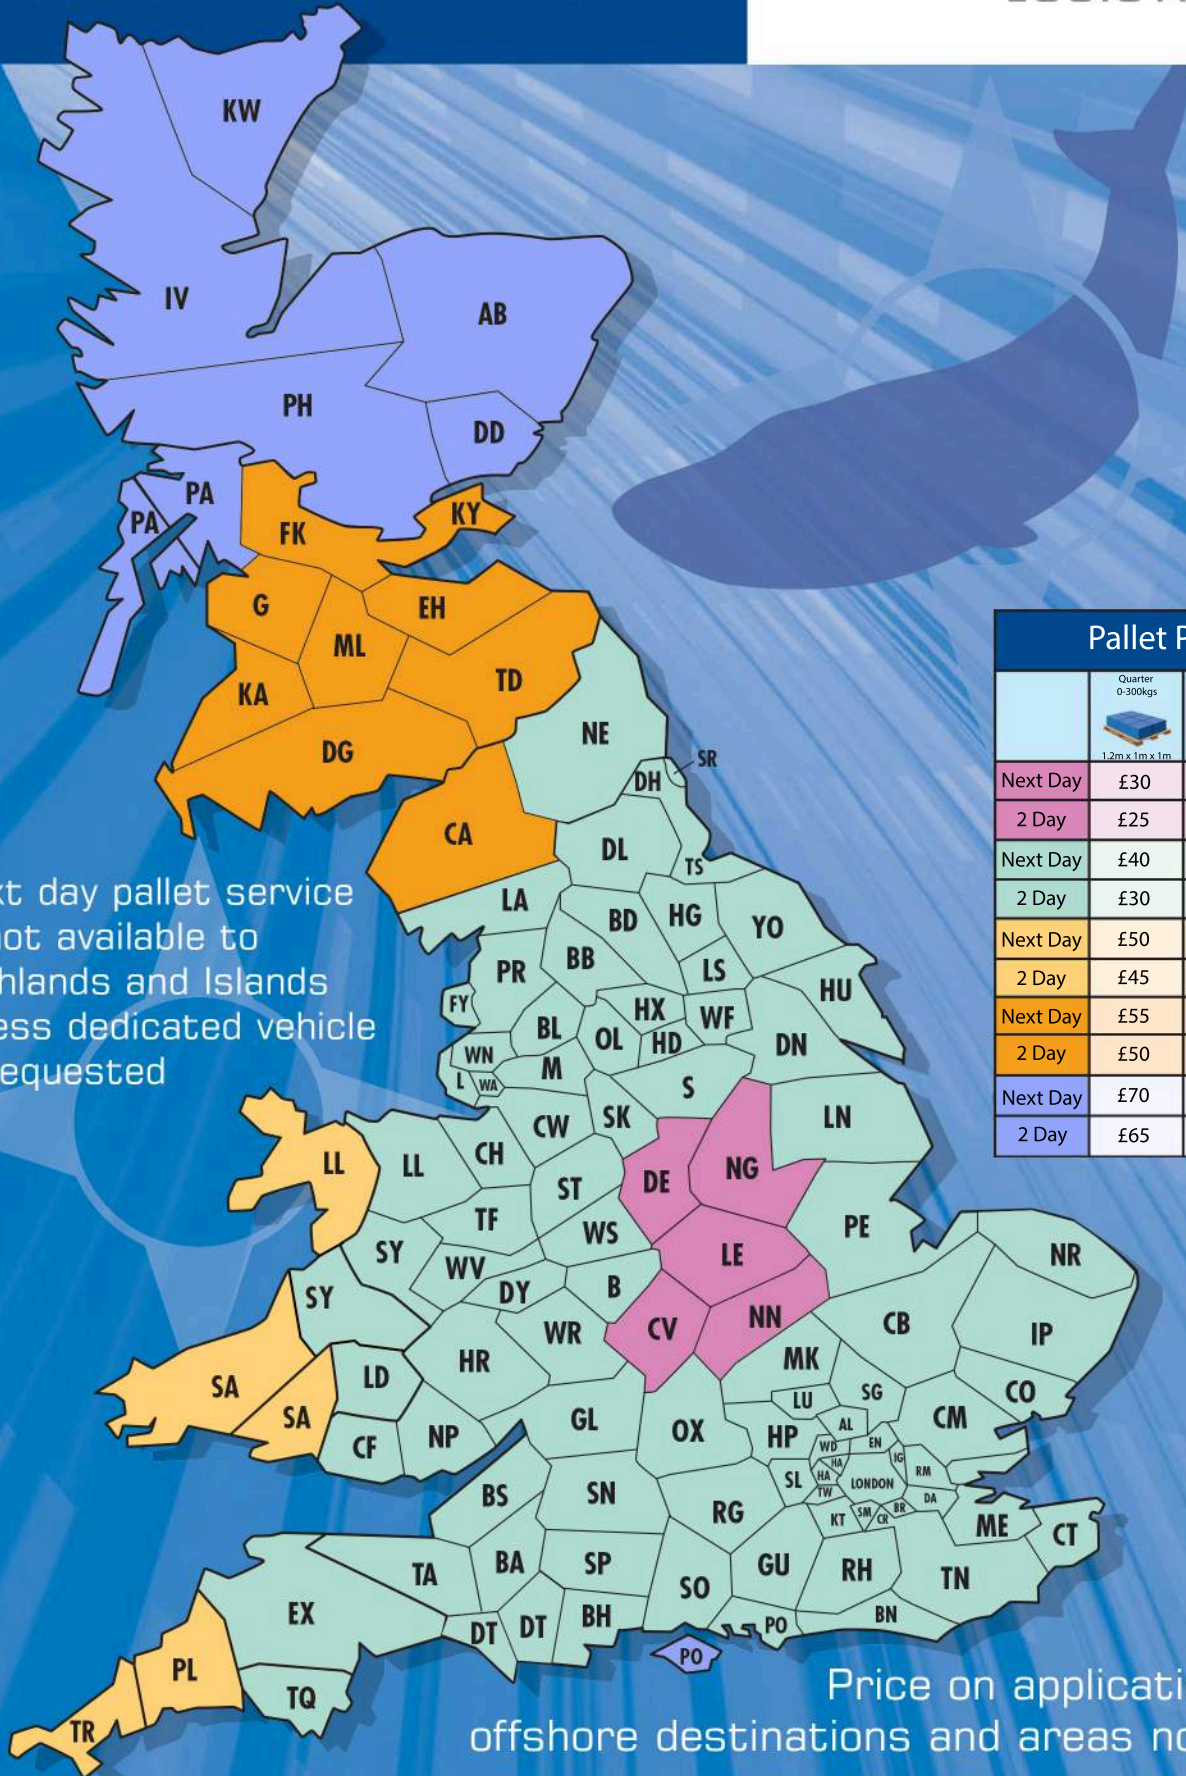

NEXT DAY DELIVERY SERVICE PARCELS AND PALLETS

Next day pallet service is not available to Highlands and Islands unless dedicated vehicle is requested

Pallet Prices			
	Quarter 0-300kgs  1.2m x 1m x 1m	Half 301-500kgs  1.2m x 1m x 1.8m	Full 501-1200kgs  1.2m x 1m x 1.8m
Next Day	£30	£30	£35
2 Day	£25	£30	£35
Next Day	£40	£45	£50
2 Day	£30	£35	£40
Next Day	£50	£55	£60
2 Day	£45	£50	£55
Next Day	£55	£60	£65
2 Day	£50	£55	£60
Next Day	£70	£80	£95
2 Day	£65	£75	£85

Price on application for all offshore destinations and areas not shown